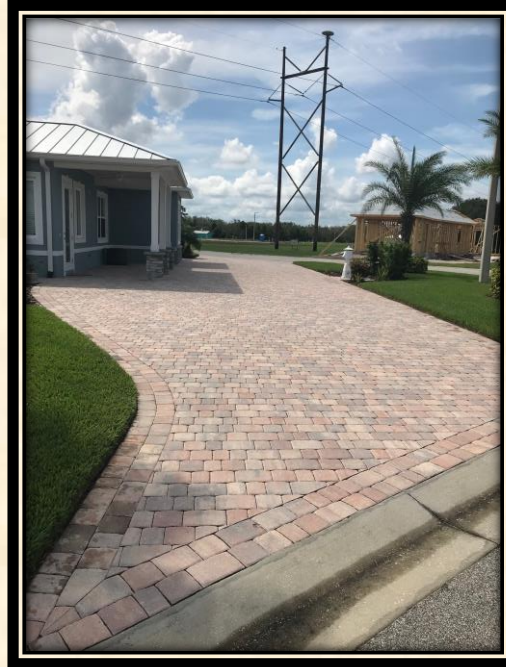

Bay Lake Paver Options

Corrie Goldsmith

corrie@goldsmithconst.com

863-738-1793

Border Options:

Same Color or
Charcoal

Herringbone

Old Towne 3
Piece