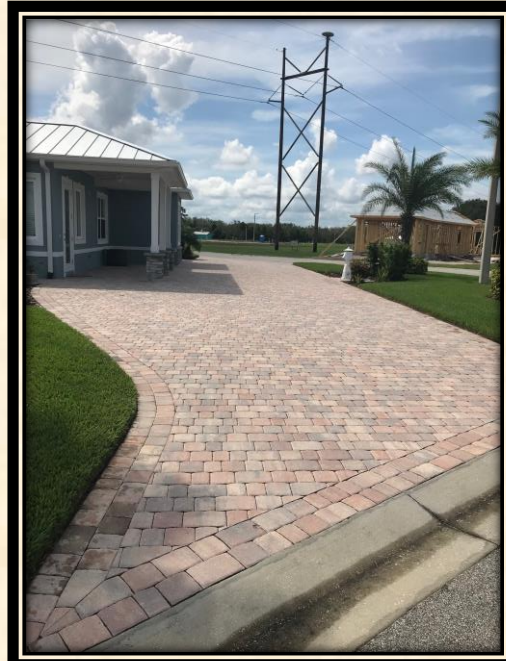

Bay Lake Paver Options

Corrie Goldsmith

corrie@goldsmithconst.com

863-738-1793

Border Options:

Same Color or
Charcoal

Herringbone

Old Towne 3
Piece